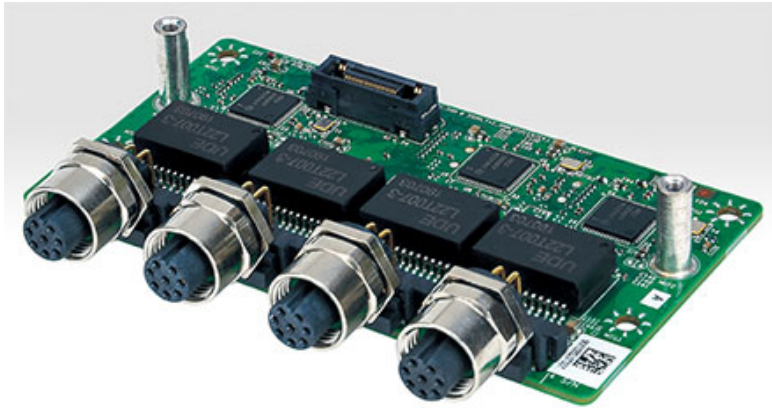

CARTFT.COM  
Shop for mobile  
PC- and GPS-Solutions

Mitac MX1-10FEP expansion module MS-04LAN-M10 (4x Intel i210-IT Gigabit LAN, M12 ports)

[<http://www.cartft.com/catalog/il/2648>]

204.95 EUR

incl. 19% VAT, plus shipping

Mitac MX1-10FEP expansion module MS-04LAN-M10 (4x Intel i210-IT Gigabit LAN, M12 ports)

- 4x Isolated M12 Giga LAN Socket Module
- MiTAC Xpansion Slot Design
- 4x Intel Ethernet Controller i210-IT
- Support 10/100/1000 Mbps Data Rate
- M12 Lockable Connector Type